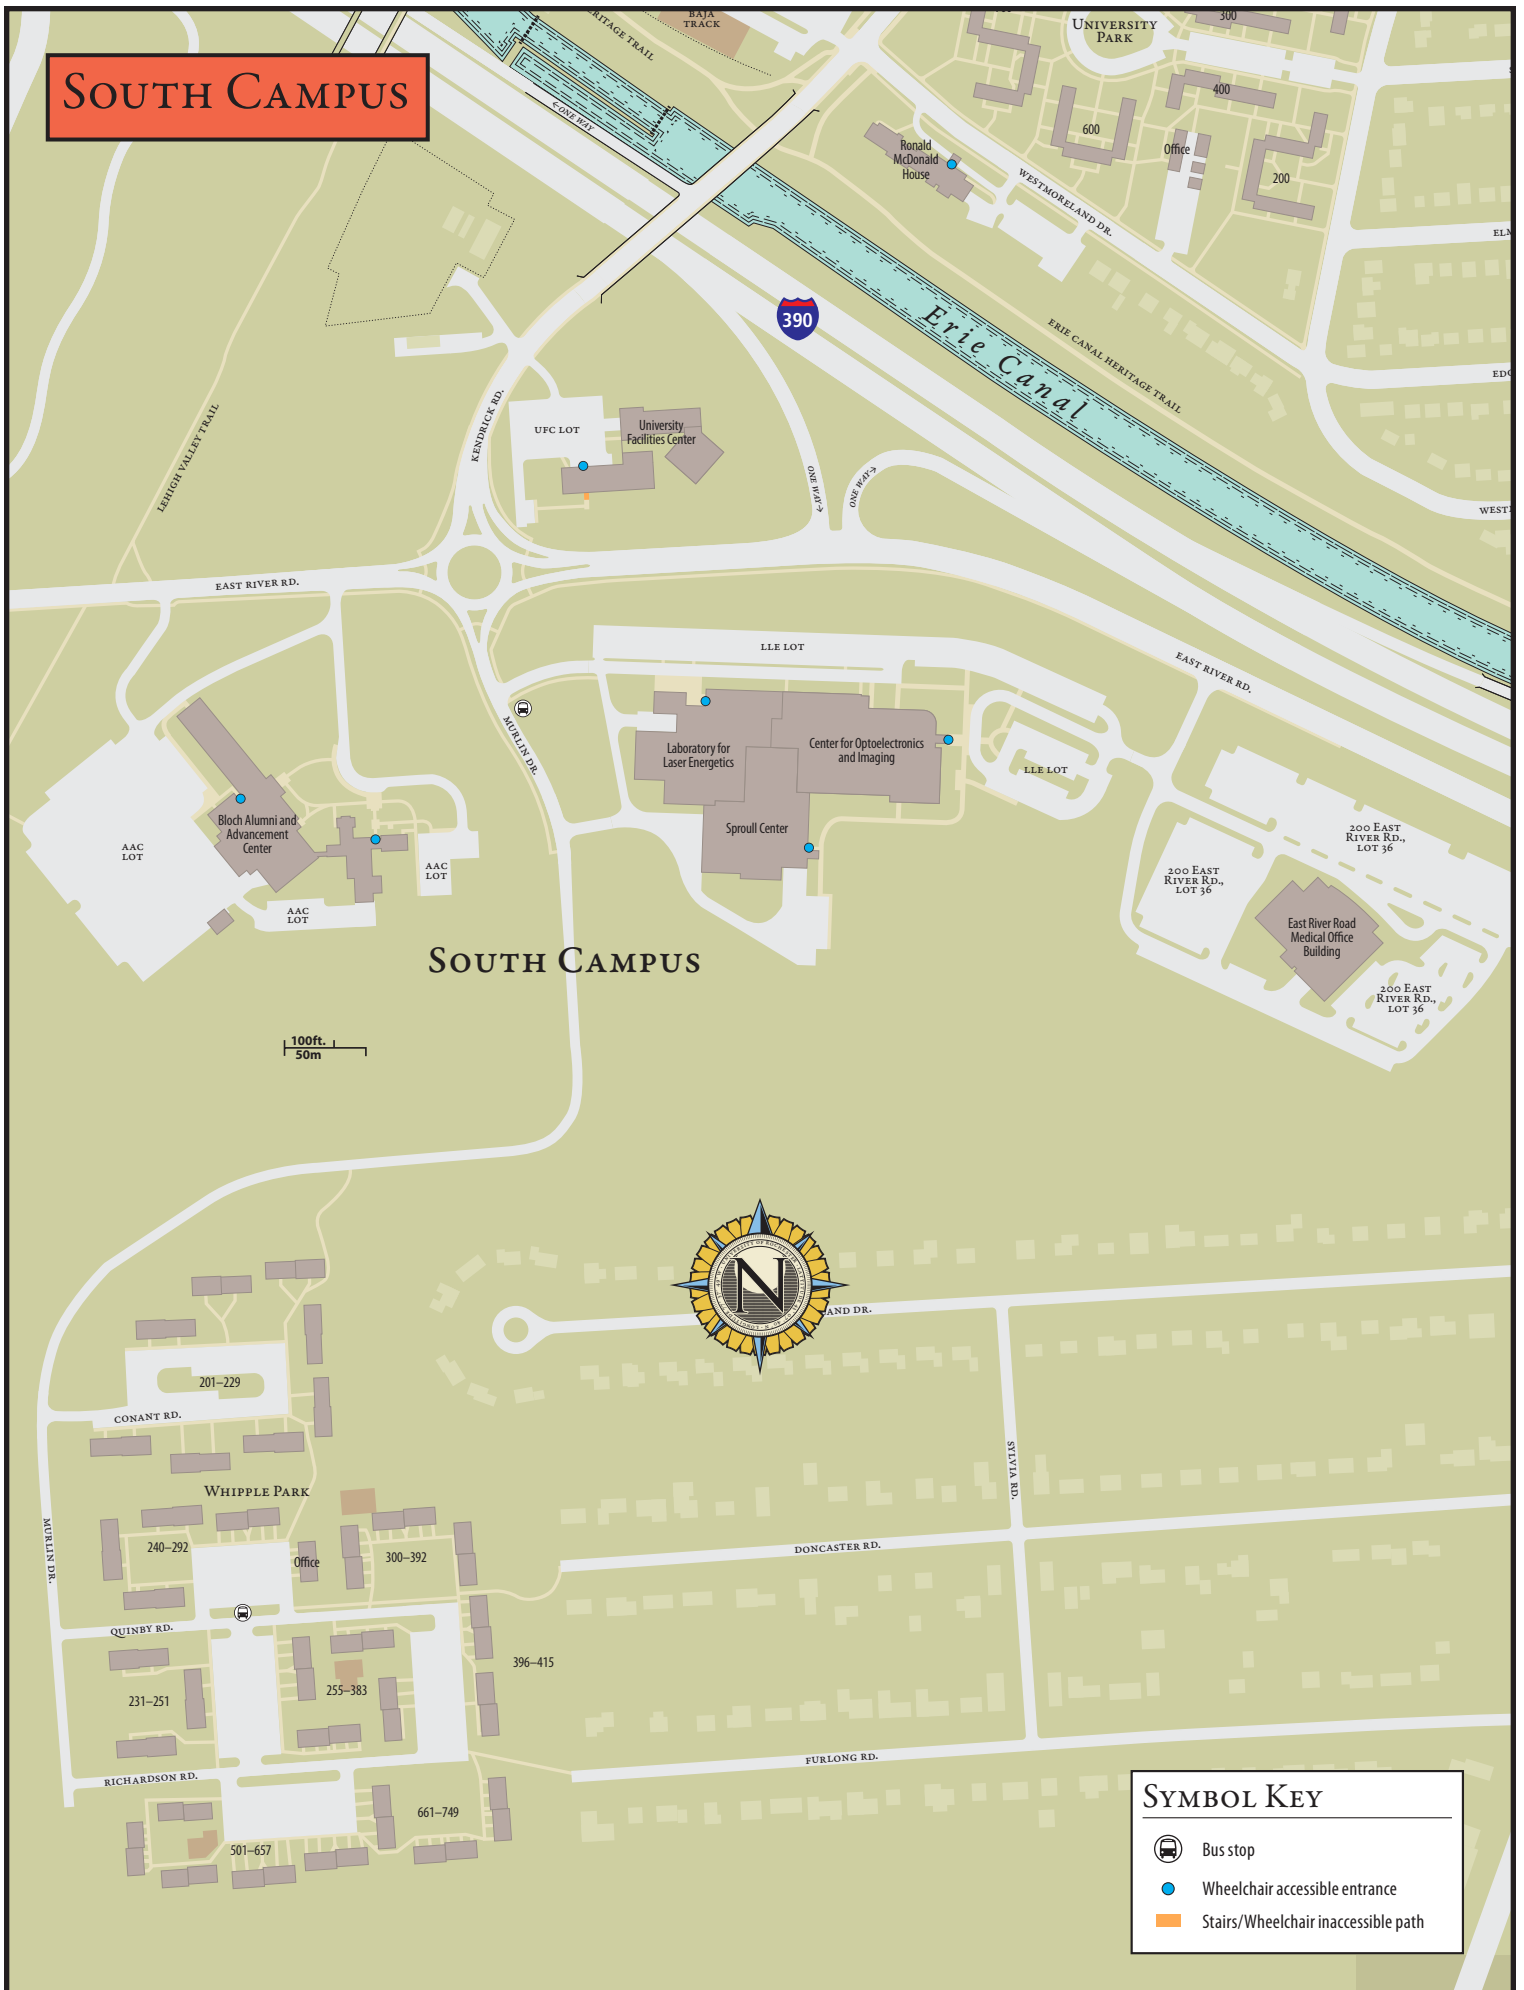

SOUTH CAMPUS

SOUTH CAMPUS

100ft.
50m

SYMBOL KEY	
	Bus stop
	Wheelchair accessible entrance
	Stairs/Wheelchair inaccessible path